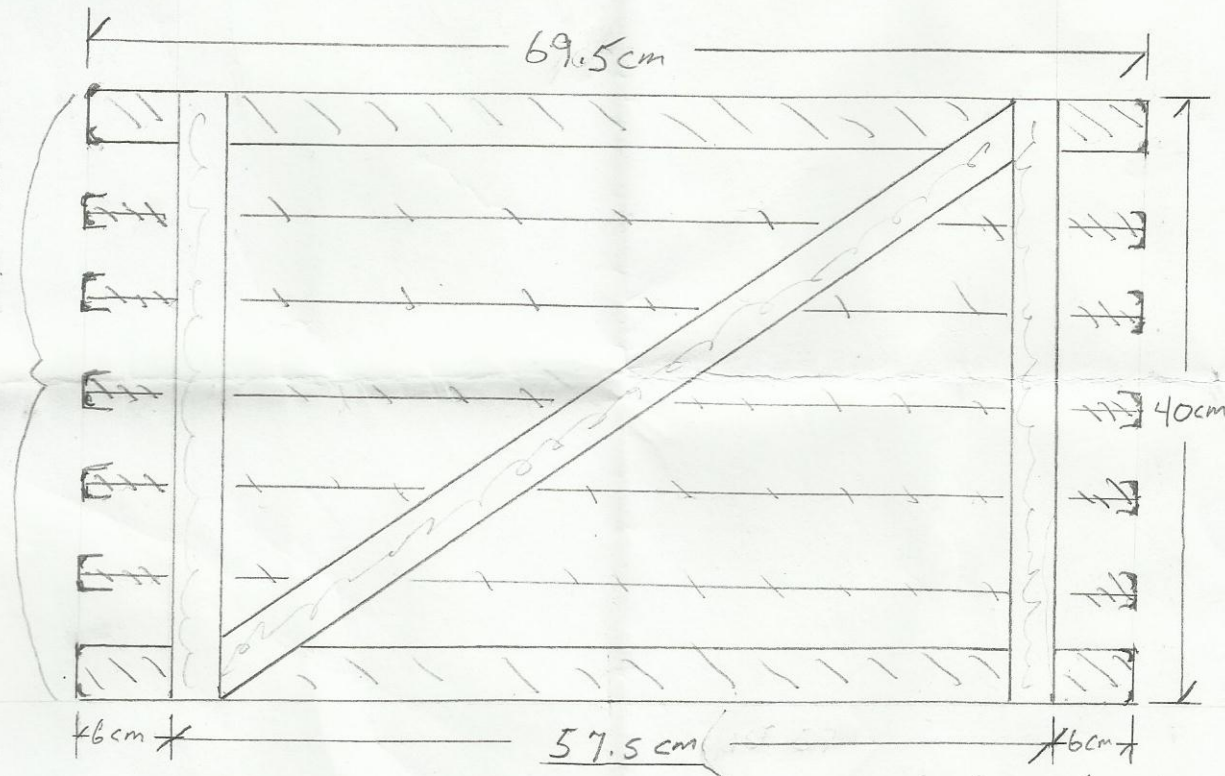

- Wood with no splices
- Water proof glue
- Brass/Stainless screws

As original is Built

7 equally spaced bars

57.5cm is Critical